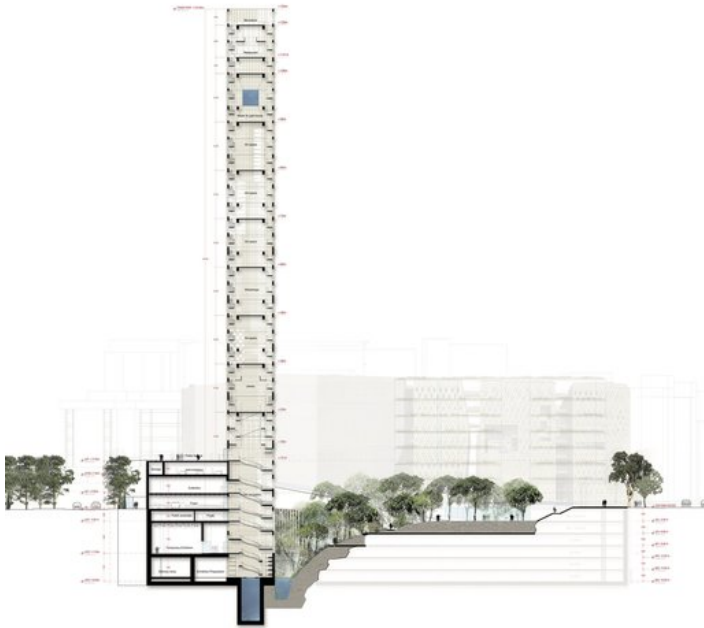

For more from Lebanon and the greater MENA region:

- [One student's solution to the permanent limbo of refugee camps](#)
- [The Deans List: Amale Andraos of Columbia University's GSAPP](#)
- [An empty museum for a stateless people](#)
- [Before + after photos of Syria's devastated heritage](#)

Tagged **bema**, **lebanon**, **beirut**, **levant**, **art museum**, **modern art**, **beirut museum of art**, **hala wardé**

No Comments

[Back to Top ↑](#)

Post a new comment: